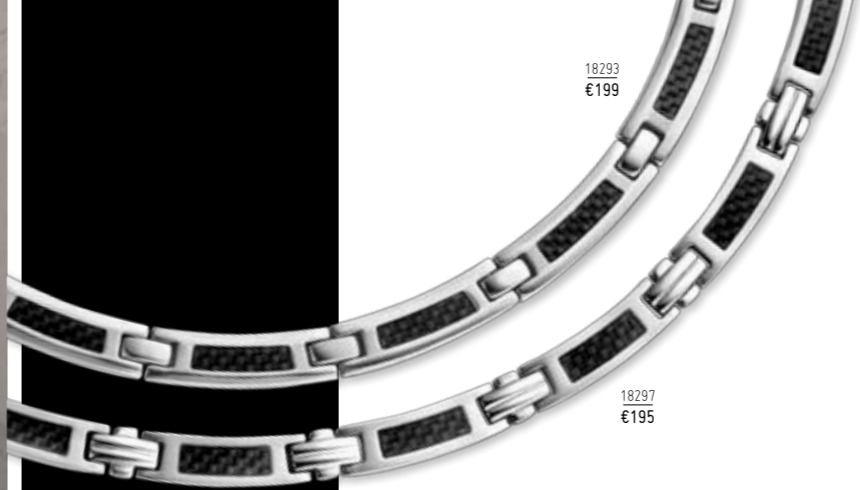

All stainless steel with black carbon.

18165
€35
L 52 cm

18260
€30
L 50 cm

18292
€35

18266
€35

all stainless steel
bruce®

18274
€115

18295
€115

18293
€199

18297
€195

18269
€69

18265
€49

MONEY CLIP*

18224
€49

18196
€59

18296
€69